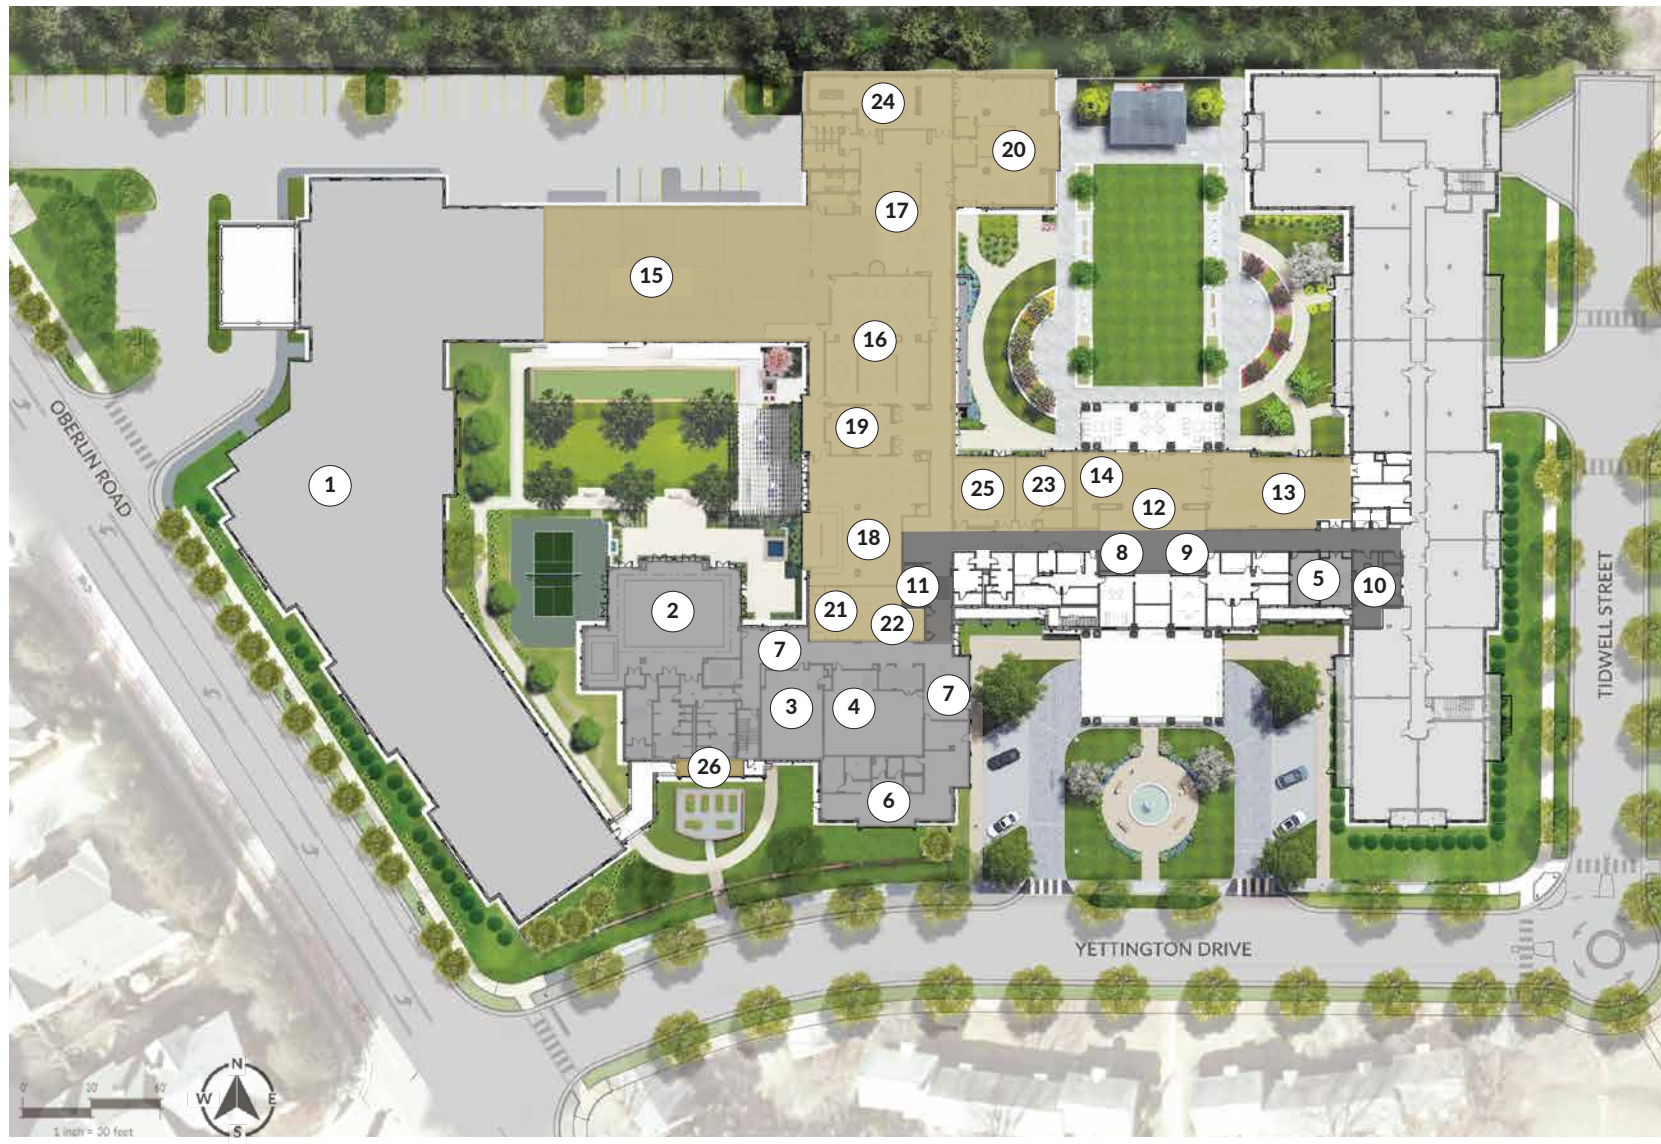

HAYES BARTON PLACE

Clubhouse Site Plan

Whole Person Wellness

- 1 BLOOMSBURY HEALTH CENTER
- 2 INDOOR POOL
- 3 FITNESS & WEIGHT ROOM
- 4 GROUP FITNESS ROOM
- 5 MEDITATION/CHAPEL ROOM
- 6 EMERALD SALON & SPA
- 7 WELLNESS LOUNGE

Conveniences

- 8 CONCIERGE
- 9 RECEPTION
- 10 MAIL/PACKAGES ROOM
- 11 ELEVATOR LOBBY

Delights & Pleasantries

- 12 GRAND ENTRANCE FOYER
- 13 CENTENNIAL ROOM
- 14 LIBRARY
- 15 KITCHEN
- 16 FRASER'S
- 17 GREENWAY DINER
- 18 SIR WALTER'S TAVERN
- 19 PRIVATE DINING
- 20 OUTDOOR DINING & BAR SERVICE
- 21 MOVIE THEATER
- 22 GOLF SIMULATOR
- 23 ART STUDIO
- 24 BILLIARDS ROOM & CLUB
- 25 CARDS ROOM
- 26 GREEN HOUSE